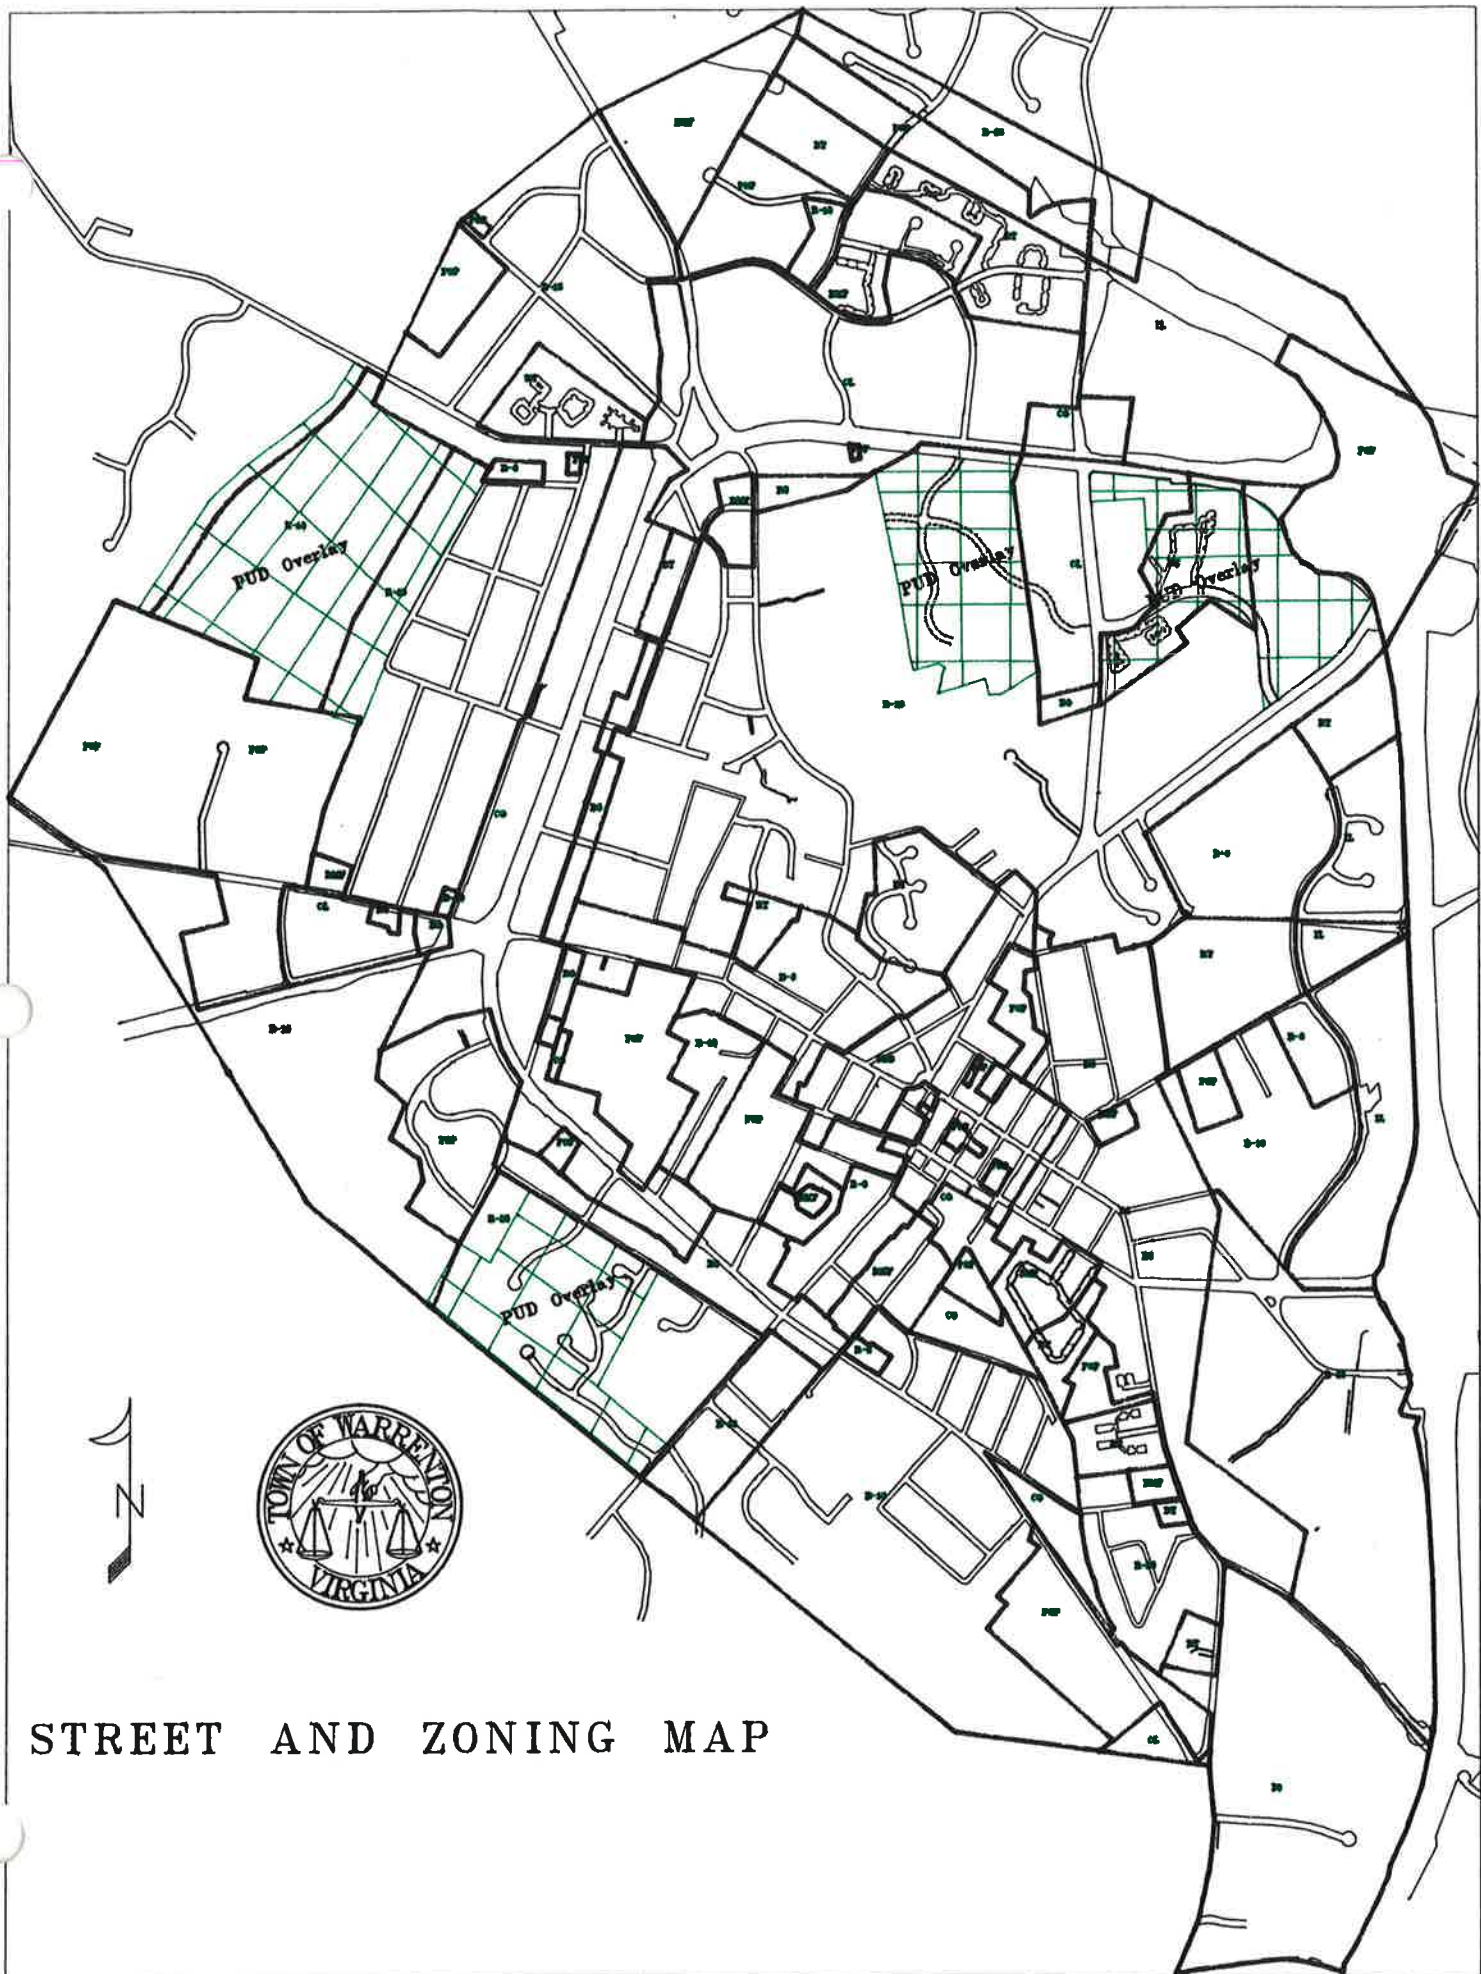

Town of Warrenton

Zoning and Subdivision Ordinances

Adopted February 12, 1991

Effective March 15, 1991

Prepared by

Land and Community Associates
Charlottesville, Virginia

STREET AND ZONING MAP

STREET AND ZONING MAP